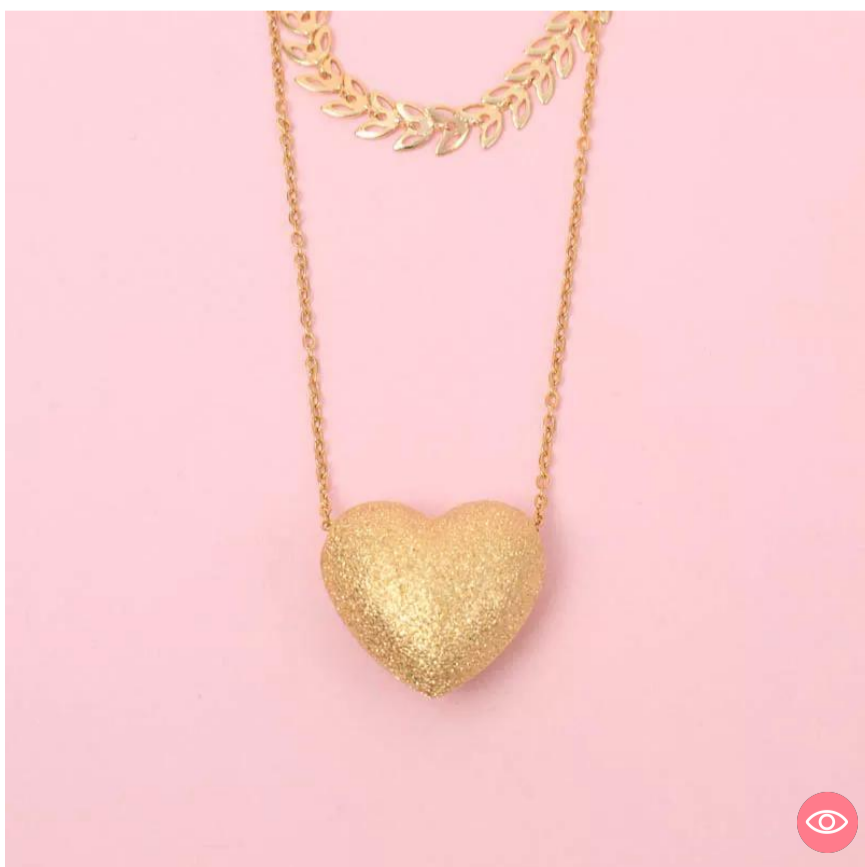

CRL124
Coll. Corazon 3D, Cadena Espig
22.680