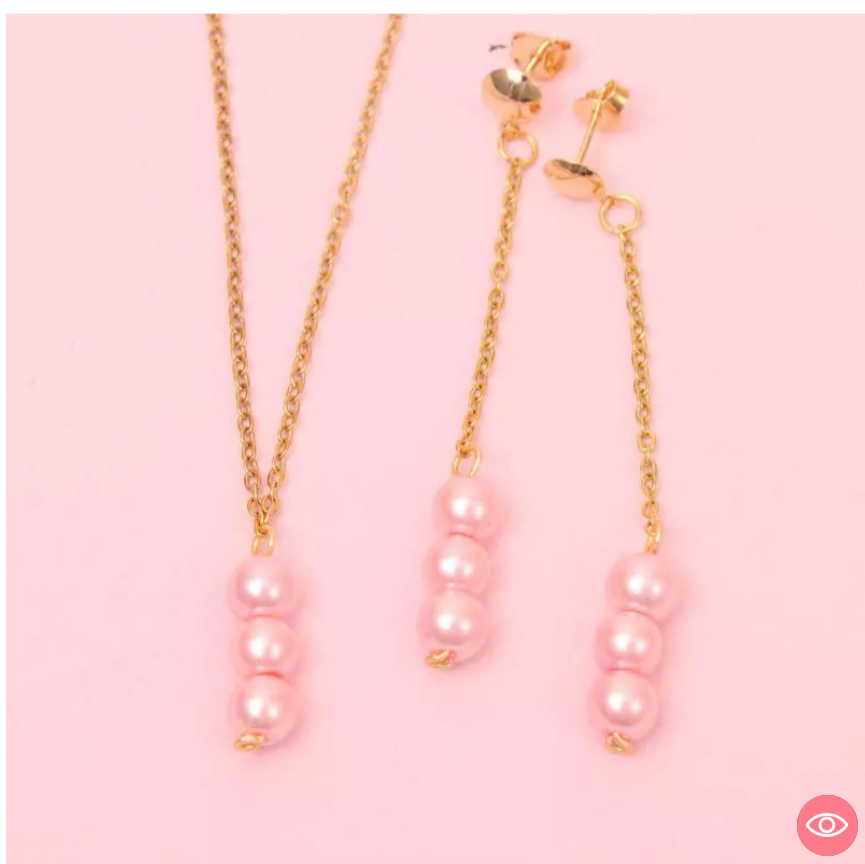

AGE542
Arete oro goldfield 4cm
7.560